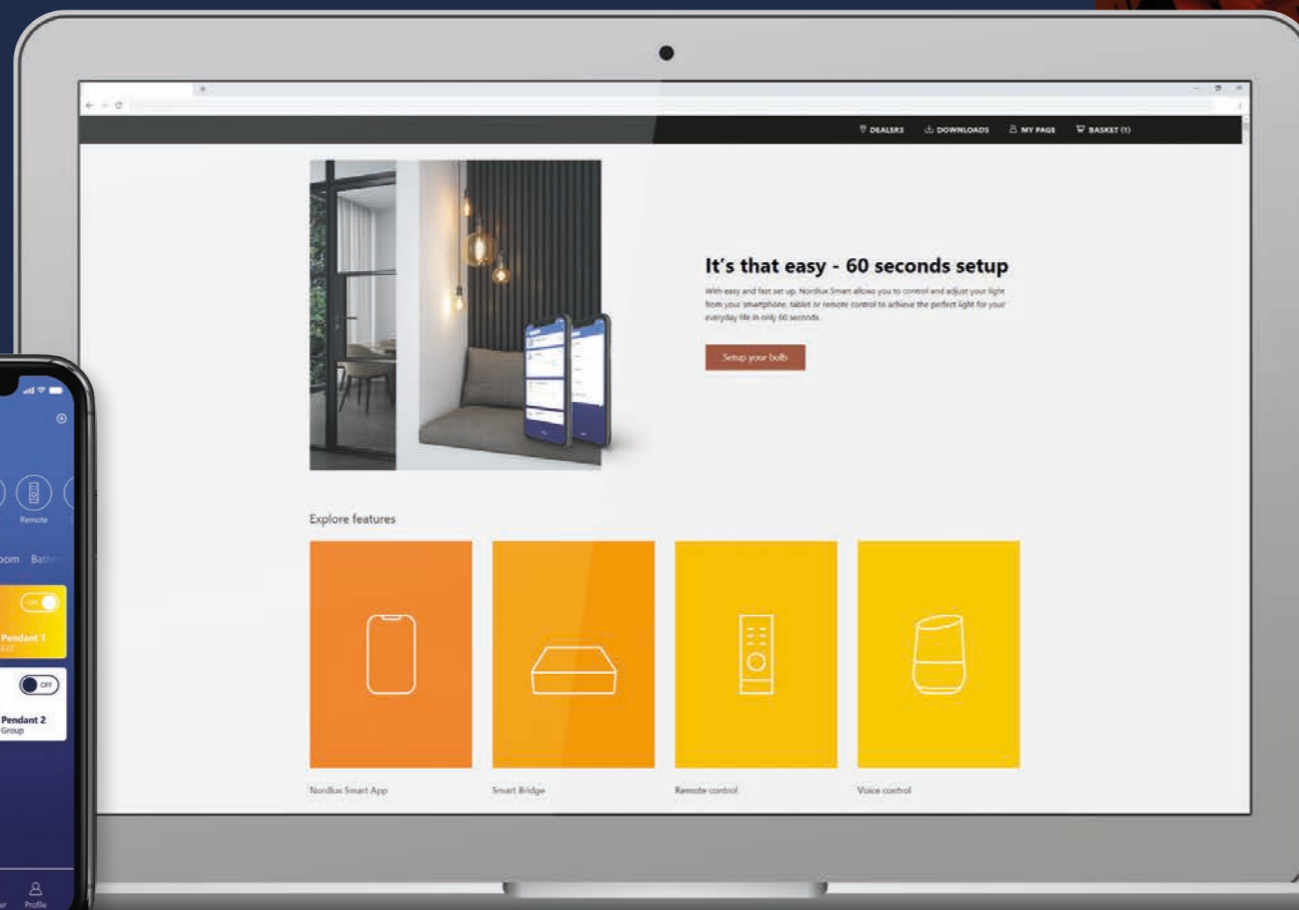

Nordlux Smart

Set-up guide delivered with products and available on website

Customer desk directly connected to our in-house R&D team

Intuitive App with 10 yearly updates (iOS and Android)

Nordlux customer desk ready to support in 7 languages