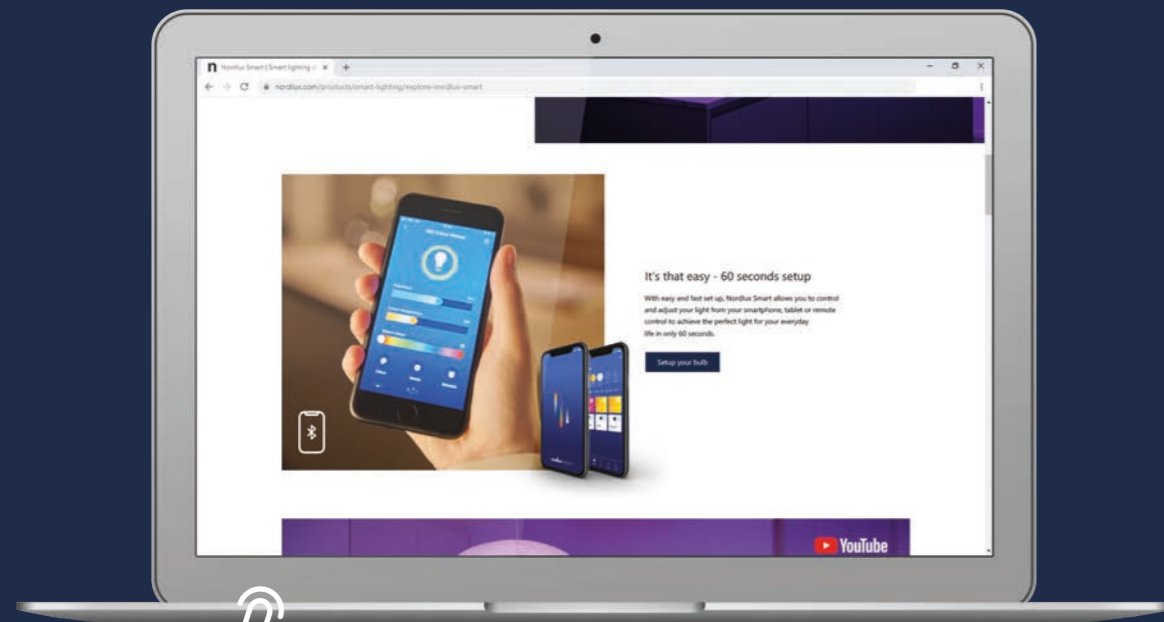

Fast and easy setup

The installation of Nordlux Smart only takes one minute, and furthermore the products fit your existing light fixtures, so they are incredibly easy to replace. Follow these simple steps and are now ready to create the perfect lighting for any situation.

Explore the world of Nordlux Smart

We are here to help!

On our website, we have an entire Nordlux Smart section, which will guide, help and inspire you with everything for Nordlux smart.

You can find:

- FAQ
- Set-up guides
- Functionality guides
- "How to" feature videos

Available in English, Danish, Swedish, Norwegian, German and French