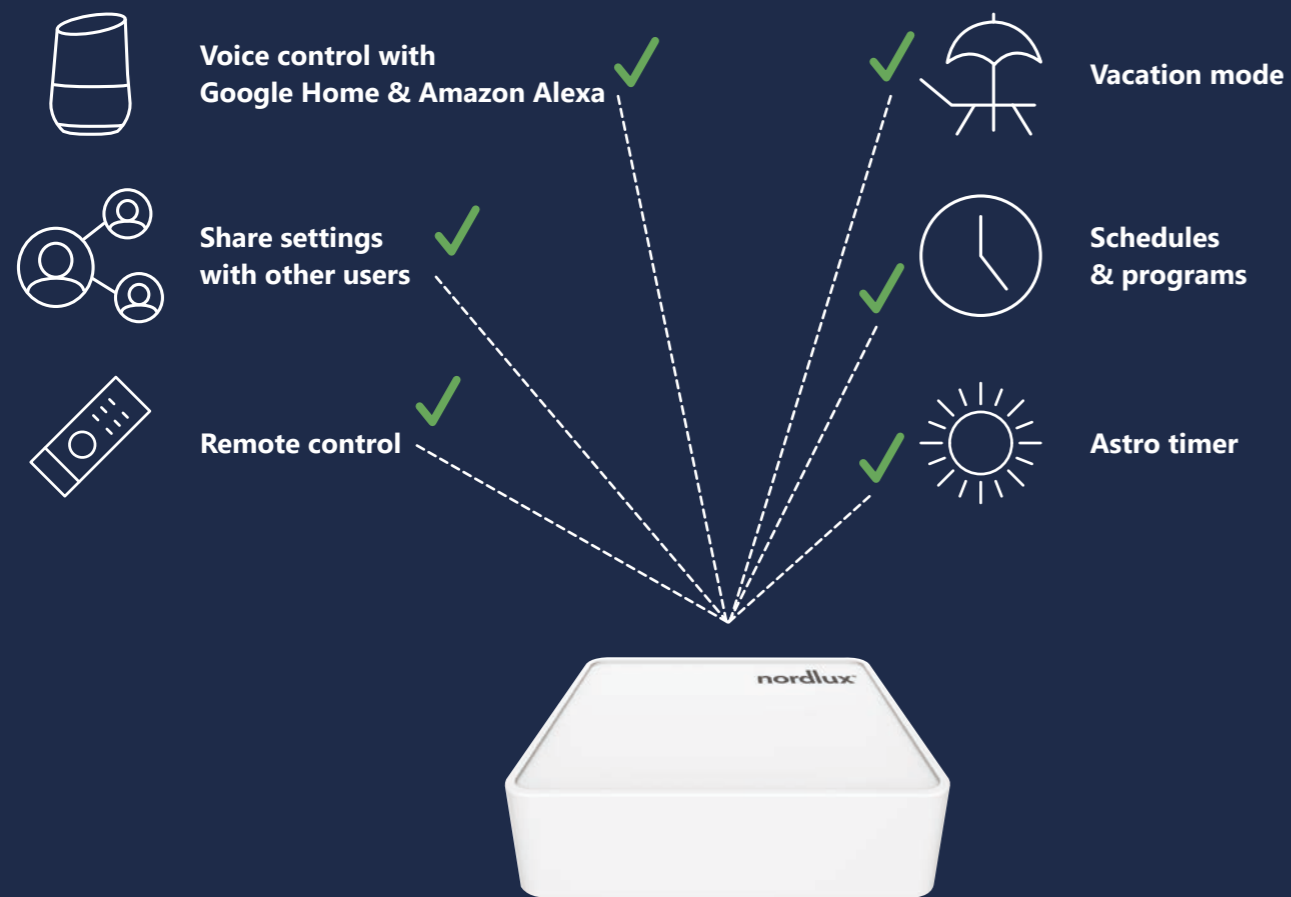

Nordlux customer desk ready to support in 7 languages

Our system can be used in two ways

1

Super simple Bluetooth

- ✓ No e-mail sign up needed
- ✓ Use of Smart Remote
- ✓ Use of Smart Sensor
- ✓ Use of Smart Plug
- ✓ Dim your lights
- ✓ Tune the color temperature
- ✓ Create your own moods
- ✓ Add up to 50 devices
- ✓ Very low power consumption
- ✓ High safety level - total anonymity

2

Advanced smart home with Bluetooth+Wi-Fi

- ✓ Connect to other systems via Wi-Fi bridge
- ✓ Create more locations - office or holiday home
- ✓ Add up to 50 devices for each bridge
- ✓ Schedule your lights
- ✓ Share control of lights with more phones
- ✓ Back-up via Cloud
- ✓ Use voice control

WiFi Bridge connects to a world of advanced functions

The Smart Bridge enhances the features and functionalities of the Nordlux Smart Products.

In addition to instantly controlling the products via Bluetooth, the Smart Bridge makes it possible to set schedules and programs, control the lights from anywhere and activate a presence simulation, when the family is on vacation.

As Nordlux Smart is compatible to the smart home assistants Amazon Alexa and Google Home, it is also possible to control the lights by voice.

The bridge must be purchased separately.

With Smart Bridge, you can use Smart Home Assistants