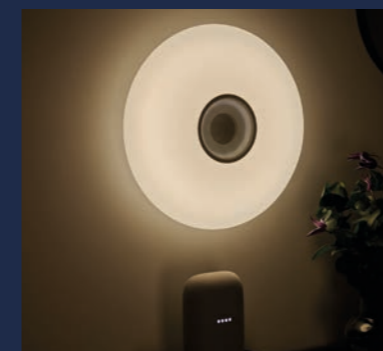

Inspiration

Page 12-25