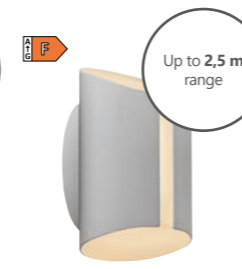

Smart outdoor lamps

Ava Smart | Black
2019016003

Ava Smart | Grey
2019016010

Arcus Smart | Black
2019001003

Arcus Smart | Grey
2019001010

Grip Smart | White
2118201001

Grip Smart | Black
2118201003

Smart accessories