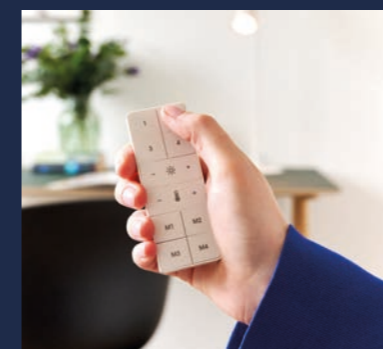

Contact

Page 32