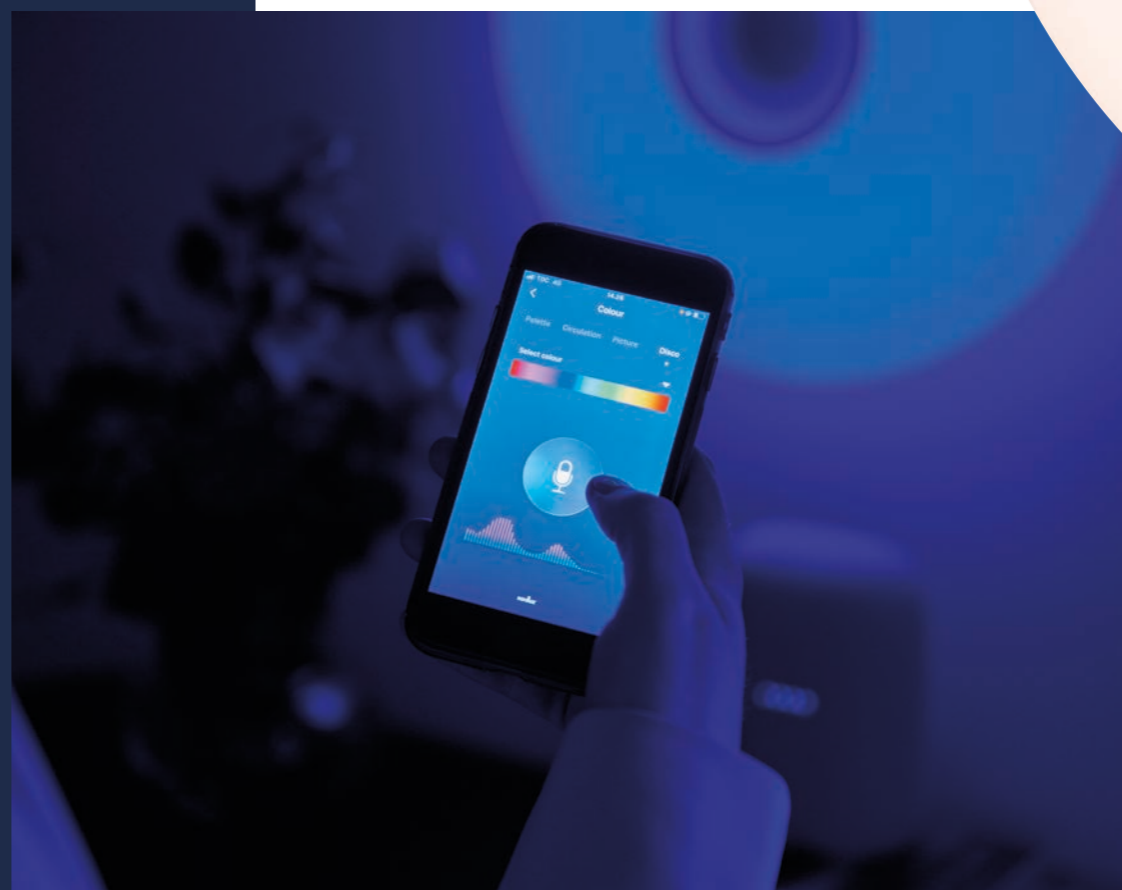

Oja Smart

Oja Smart is a universal ultra-flat ceiling light with an elegant backlight effect. Create the perfect ambience for your home by dimming the light and setting the colour temperature from cold to warm white with the Nordlux Smart app or the Nordlux Smart remote.

- **Adjust brightness and warmth of light with app or remote control**
- **Ultra-slim design**
- **5-year LED guarantee**

The perfect light for a colourful life

With Nordlux Smart Colour, you can create your own rainbow at home. In everyday life, light up your home with perfect warm or cold light. And when there's a party in the air, set the mood with delicate shades or have fun with dance-friendly colours that can follow the beat of the music.

Djay Smart

With Djay you can enjoy a nice shower accompanied by the perfect ambience and your favourite music. Djay combines elegant lighting with a functional Bluetooth speaker that can be controlled by your smartphone or tablet. The Nordlux Smart app lets you dim and adjust the light from cool to warm white and choose from millions of colours. The high IP rating (IP54) makes Djay suitable for humid areas such as the bathroom, but it is also perfect for the kitchen or children's room.