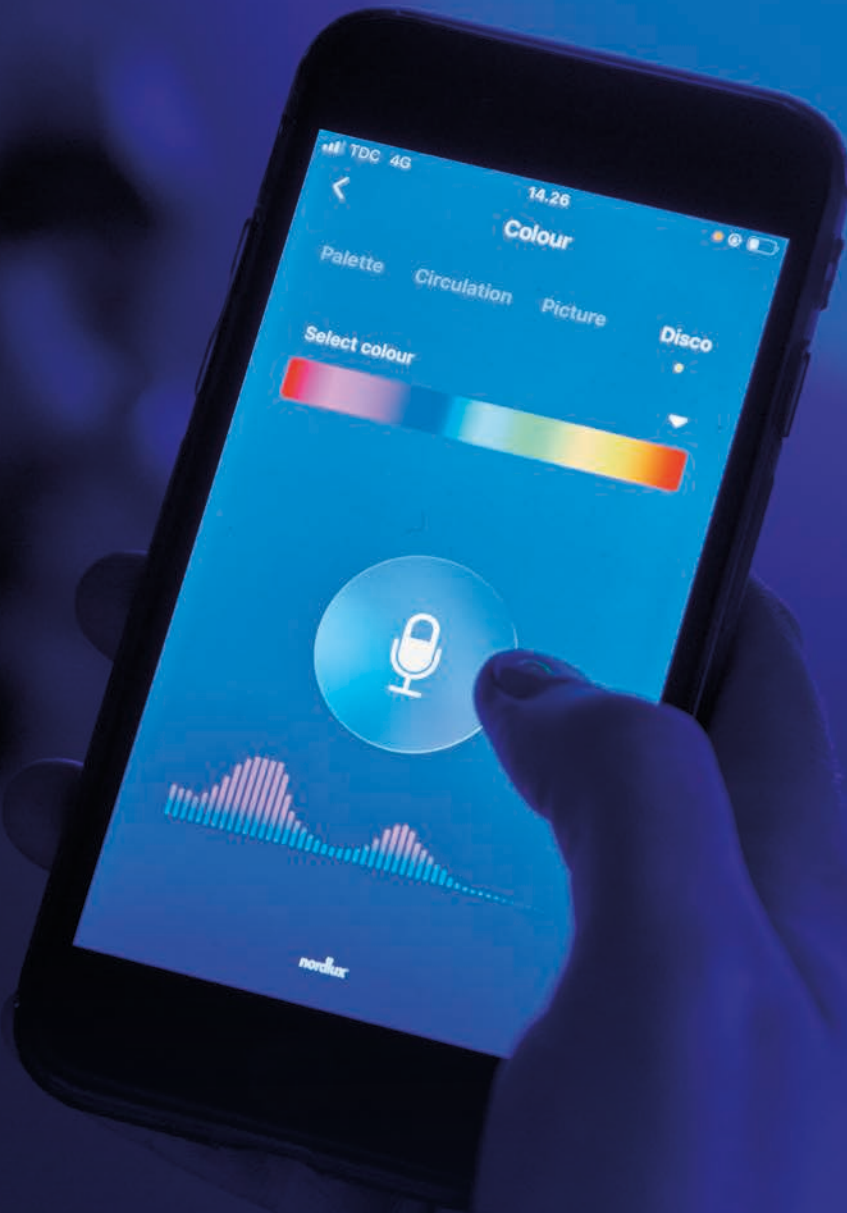

nordlux®

**Nordlux
Smart**

2025