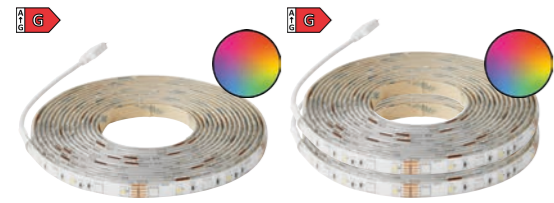

Smart effect lights

Smart LED Strip | Colour | 3 meters | White 2210439901
Smart LED Strip | Colour | 2x5 meters | White 2210449901