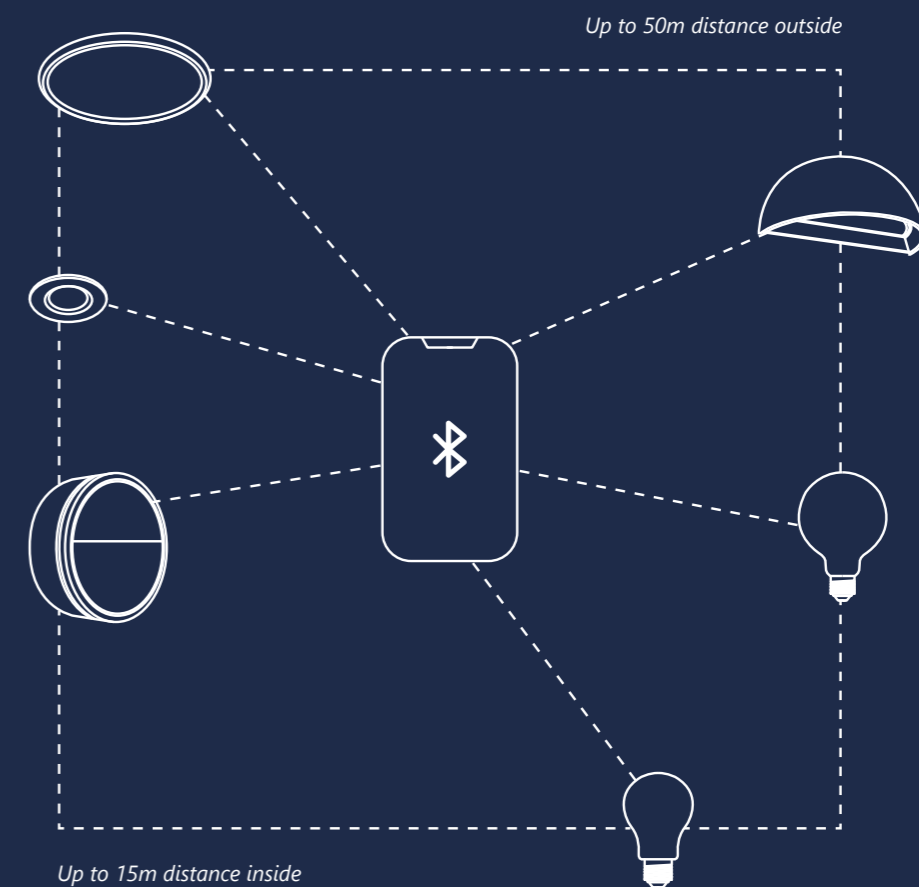

2

Advanced smart home with Bluetooth+Wi-Fi

- ✓ Connect to other systems via Wi-Fi bridge
- ✓ Create more locations - office or holiday home
- ✓ Add up to 50 devices for each bridge
- ✓ Schedule your lights
- ✓ Share control of lights with more phones
- ✓ Back-up via Cloud
- ✓ Use voice control

WiFi Bridge connects to a world of advanced functions

The Smart Bridge enhances the features and functionalities of the Nordlux Smart Products.

In addition to instantly controlling the products via Bluetooth, the Smart Bridge makes it possible to set schedules and programs, control the lights from anywhere and activate a presence simulation, when the family is on vacation.

As Nordlux Smart is compatible to the smart home assistants Amazon Alexa and Google Home, it is also possible to control the lights by voice.

The bridge must be purchased separately.

With Smart Bridge, you can use Smart Home Assistants