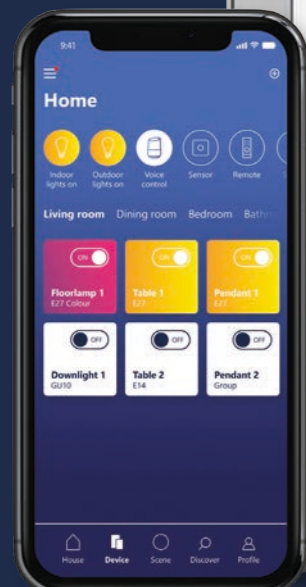

Product overview

Page 26-30

Contact

Page 32

Nordlux Smart

Set-up guide delivered with products and available on website

Customer desk directly connected to our in-house R&D team

Intuitive App with 10 yearly updates (iOS and Android)

Nordlux customer desk ready to support in 7 languages

Our system can be used in two ways

1

Super simple Bluetooth

- ✓ No e-mail sign up needed
- ✓ Use of Smart Remote
- ✓ Use of Smart Sensor
- ✓ Use of Smart Plug
- ✓ Dim your lights
- ✓ Tune the color temperature
- ✓ Create your own moods
- ✓ Add up to 50 devices
- ✓ Very low power consumption
- ✓ High safety level - total anonymity