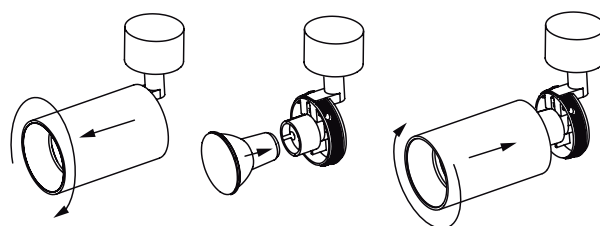

DETAIL INSTALLATION