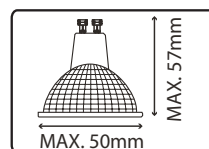

DETAIL INSTALLATION