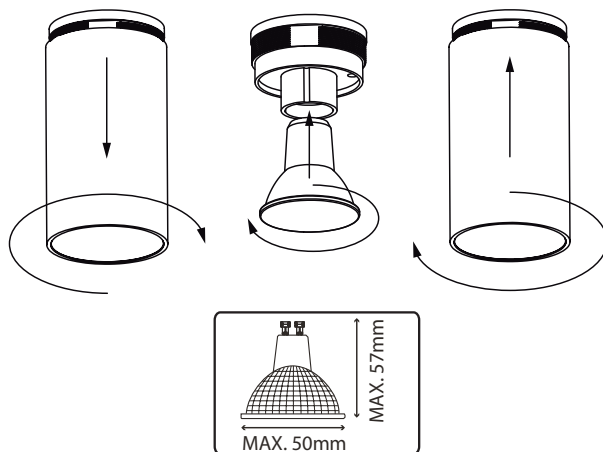

DETAIL INSTALLATION