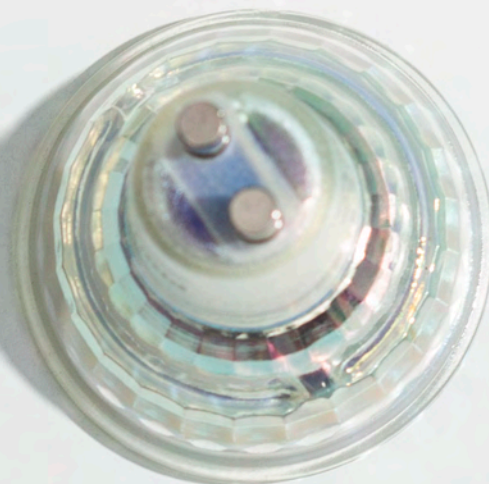

TAB COLLECTION

GU10 solutions for surface
and track installations

onok
lighting