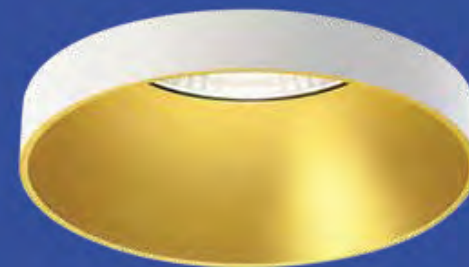

RIN
GO

EMOTION