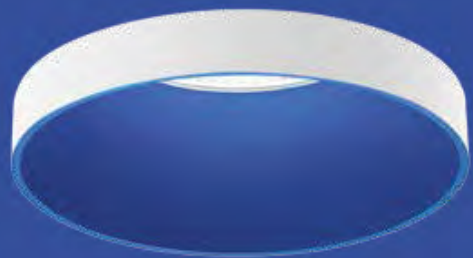

RIN
GO

EMOTION